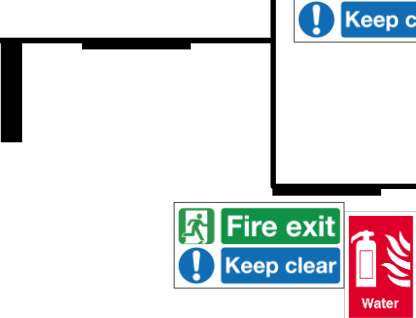

Emergency Exit Passageway →

Workshop  
Electrical Main Switch

Chair/Table/  
Games Store

Stairs

Porch  
Fire exit  
Keep clear

Gardening  
Equipment

Water Stop  
Tap behind  
Door  
Eye wash station  
DRY POWDER  
Fire blanket  
FIRST AID  
Kitchen

Water  
Main Hall  
Water  
Water

Entrance Hall  
Water

Butane Gas  
Cage

Petrol / Sprits  
/LPG Cage

Lady's Toilet

Office  
CO<sub>2</sub>

Gents Toilet

Disabled Toilet